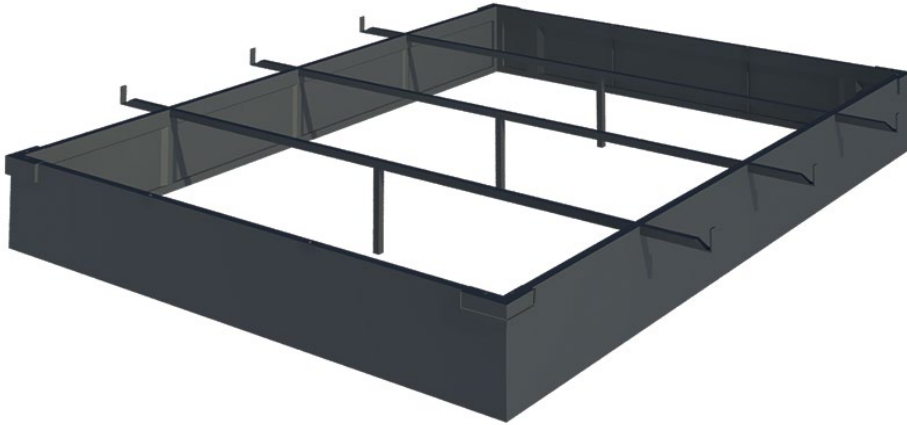

# Queen Metal Bed Base Ht 6"

## Model: BB-Q6M

- Description: Queen Metal Bed Base 6"
- Material: Steel
- Finish: Powder coated
- Color: Black
- Height: 6"
- Plastic glides

- Shipped knockdown
- Brand: NERVAL
- Warranty: Limited Lifetime Warranty