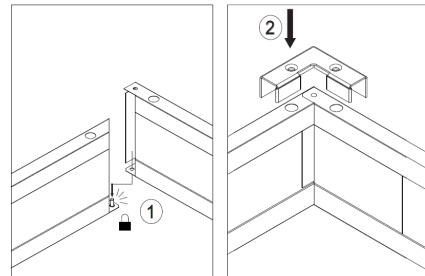

# Queen Metal Bed Base Ht 6"

## Model: BB-Q6M

- Description: Queen Metal Bed Base 6"
- Material: Steel
- Finish: Powder coated
- Color: Black
- Height: 6"
- Plastic glides

- Shipped knockdown
- Brand: NERVAL
- Warranty: Limited Lifetime Warranty